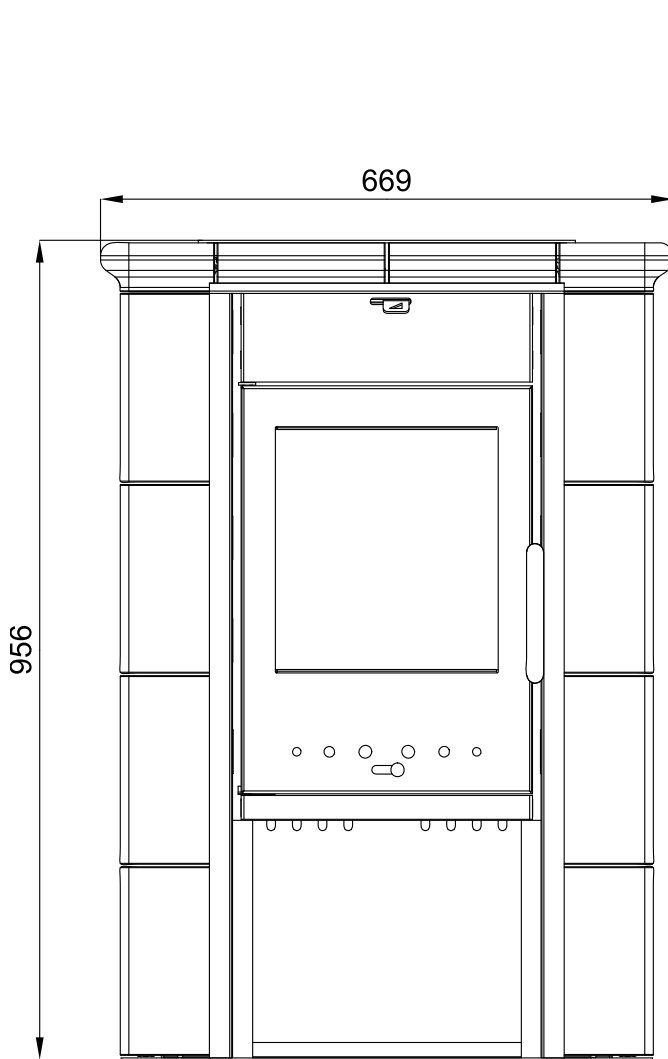

2.2. Tirol 343.15 green-white