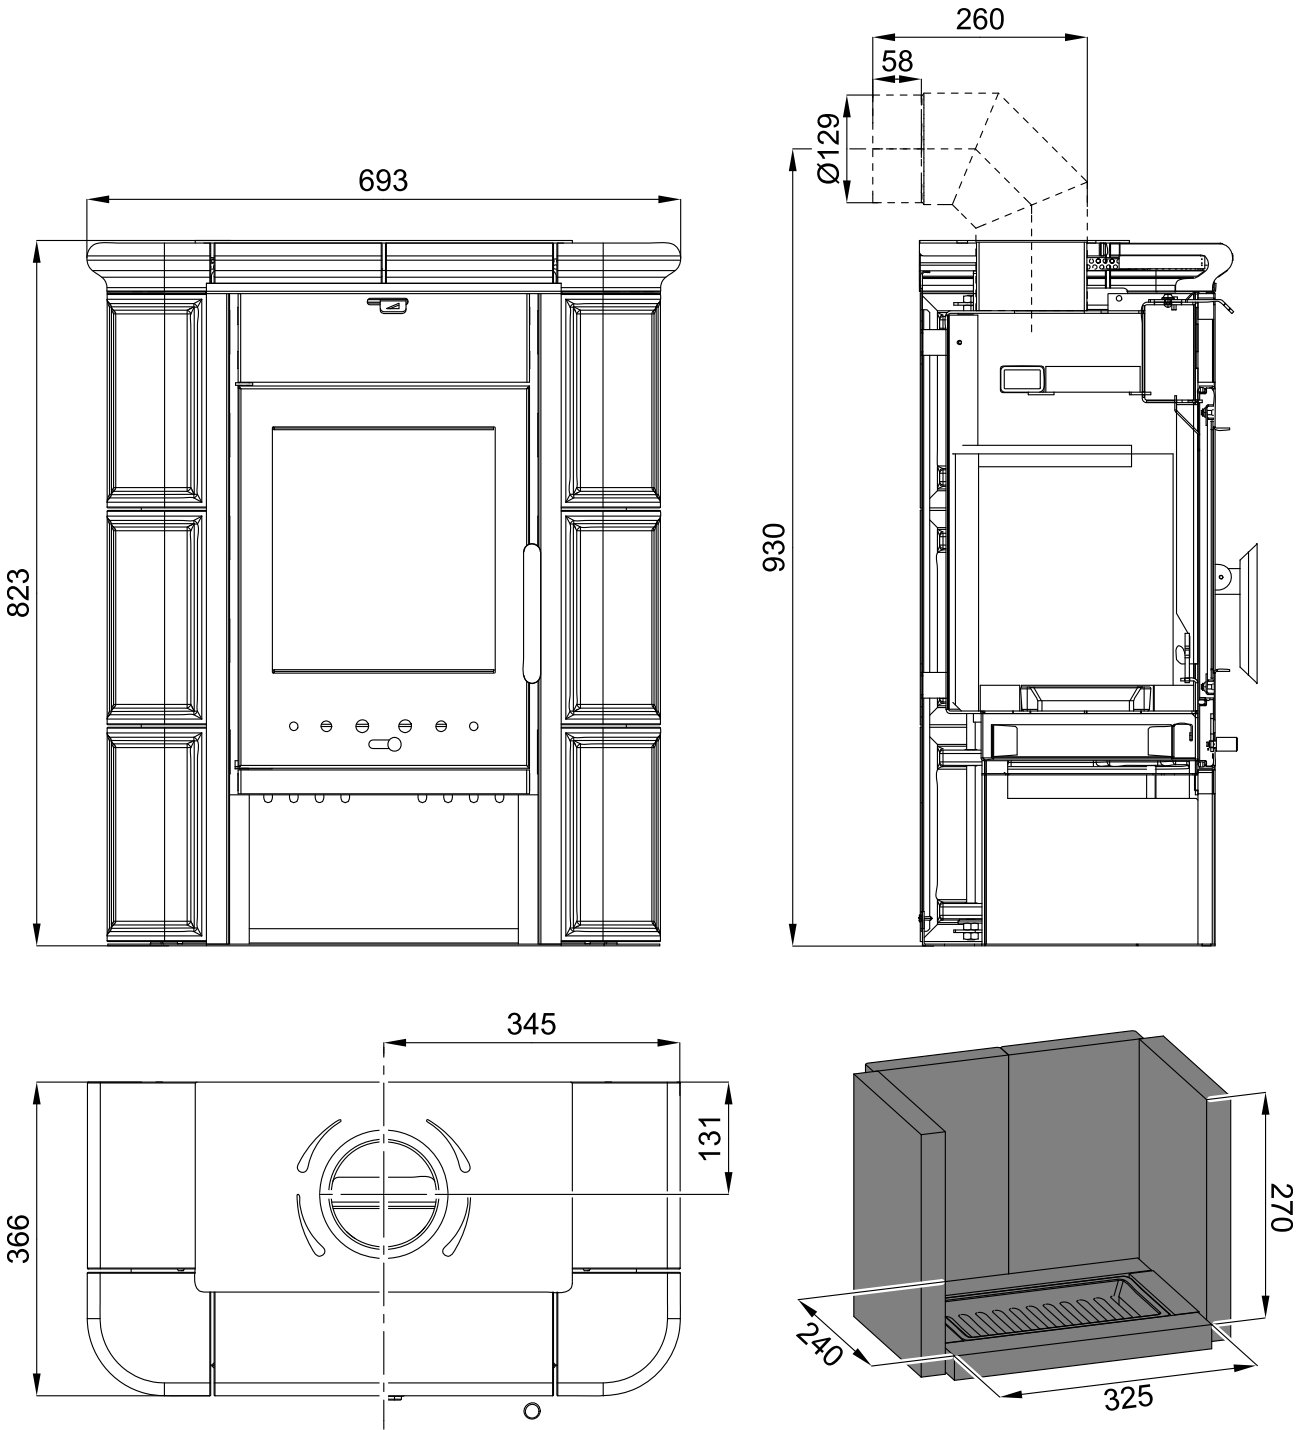

2. Fireplace stove dimensional drawing

2.1. Tirol 343.15 green, cream