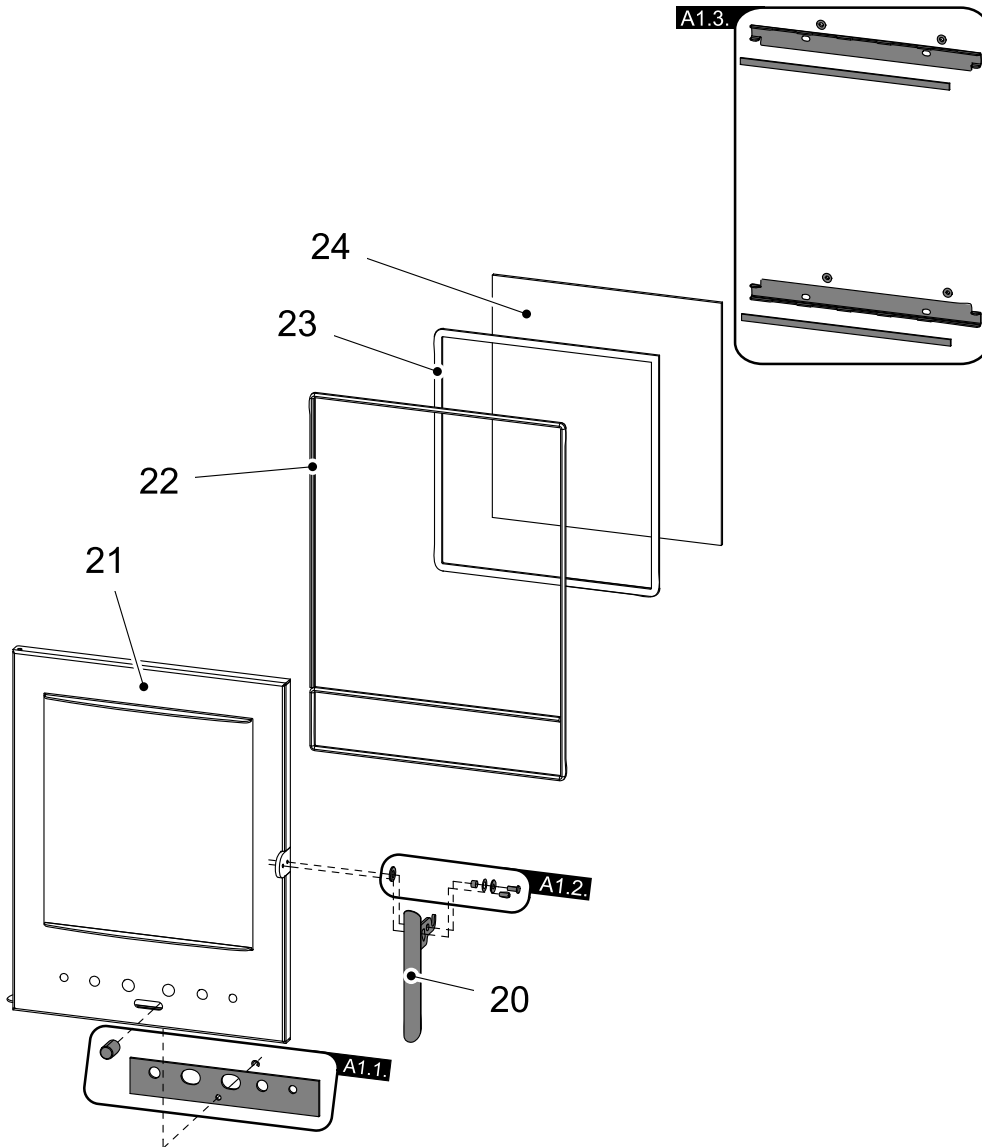

3.2. Detail A1

Item	Name	pcs	Spare part number
Detail A1			
A1.1.	Controller of primary air — set/black	1 piece	0430815010306
A1.2.	Handle connecting material — set	1 piece	0434325006305
A1.3.	Glass holder — set/black	1 piece	0434325005307
20	Fire-box door lever lock	1 piece	0434325005305
21	Fire-box door/black	1 piece	0434320005200
22	Sealing of the door 8 mm (1800 mm)	1 piece	0040300080005
23	Glass sealing 10x4 mm (1200 mm)	1 piece	0040210040005
24	Door glass (4x285x300)	1 piece	0432215005301