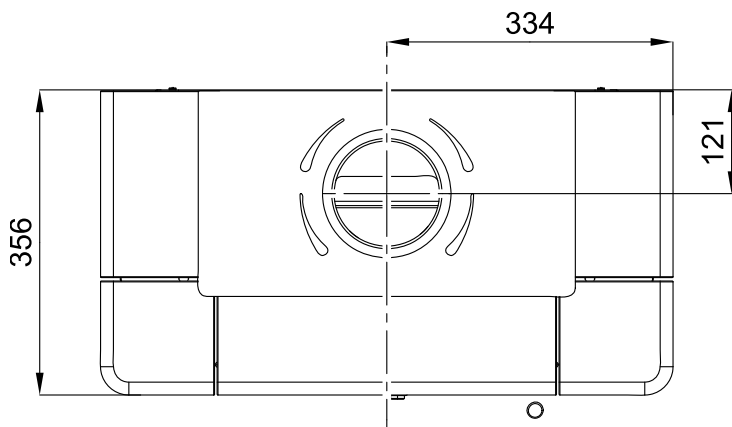

2.2. Tirol 343.15 green-white