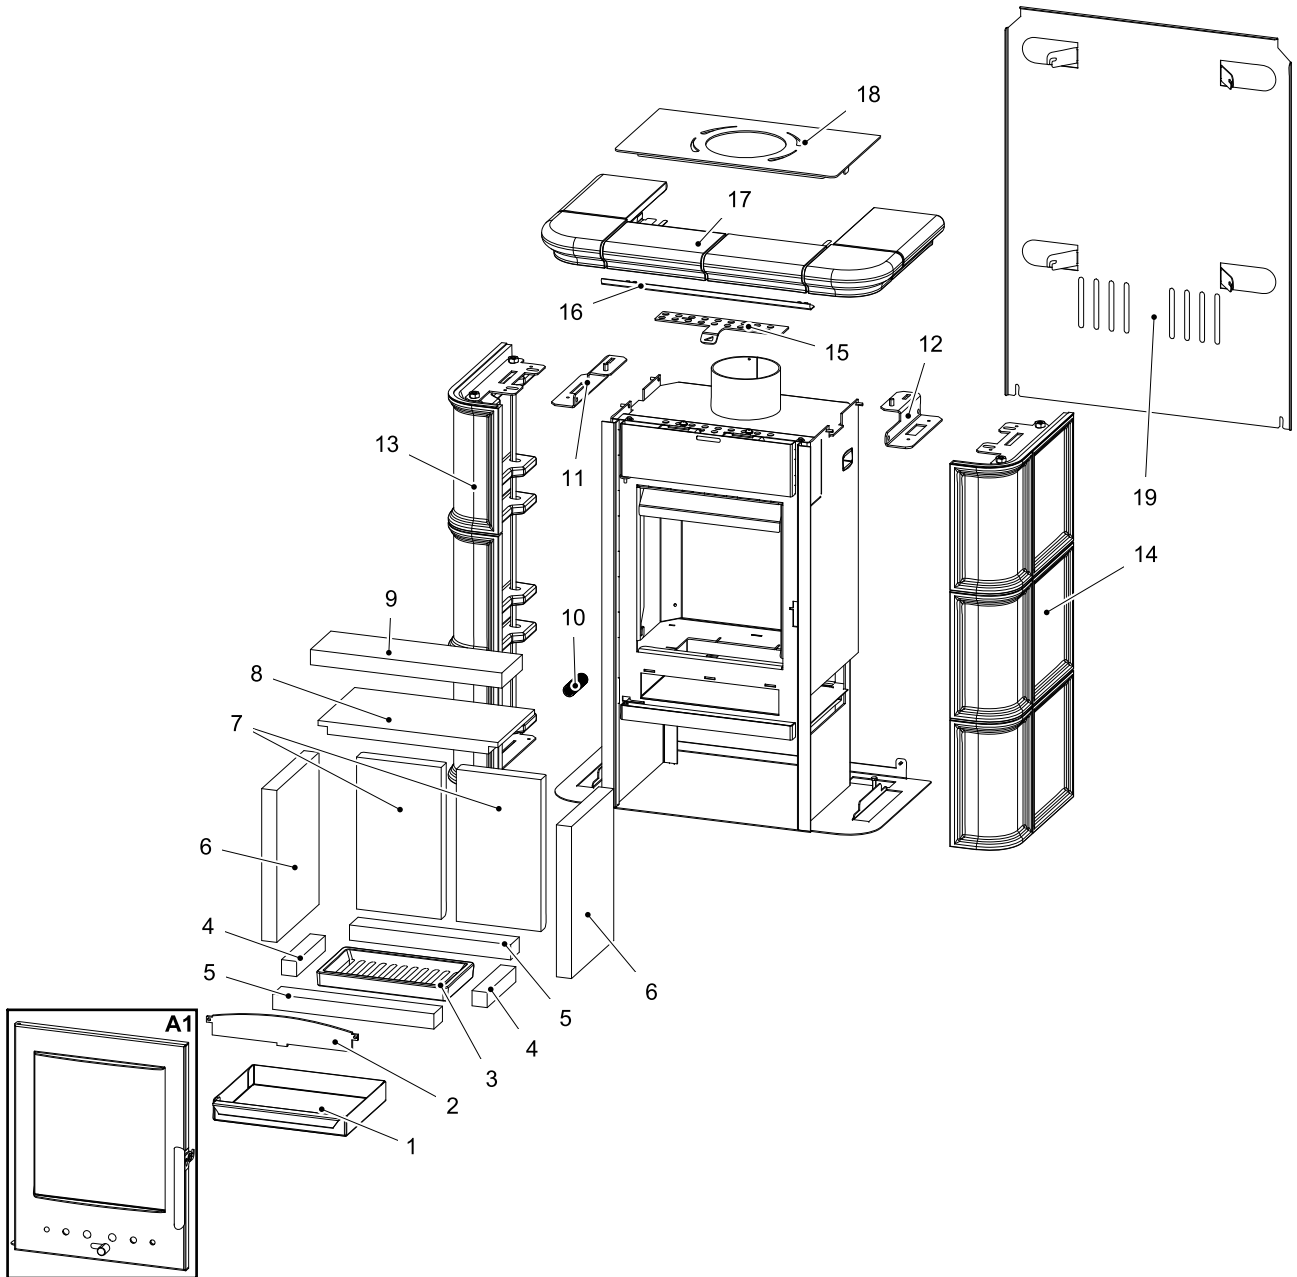

3. Overview of spare parts - Tirol 343.15 green, cream

3.1. Whole emplacement

GB

Item	Name	pcs	Spare part number
Whole emplacement			
A1	Fire-box door (complete)/black	1 piece	0434320005300
1	Ashpan	1 piece	0433017005600
2	Protection/black	1 piece	0432215006015