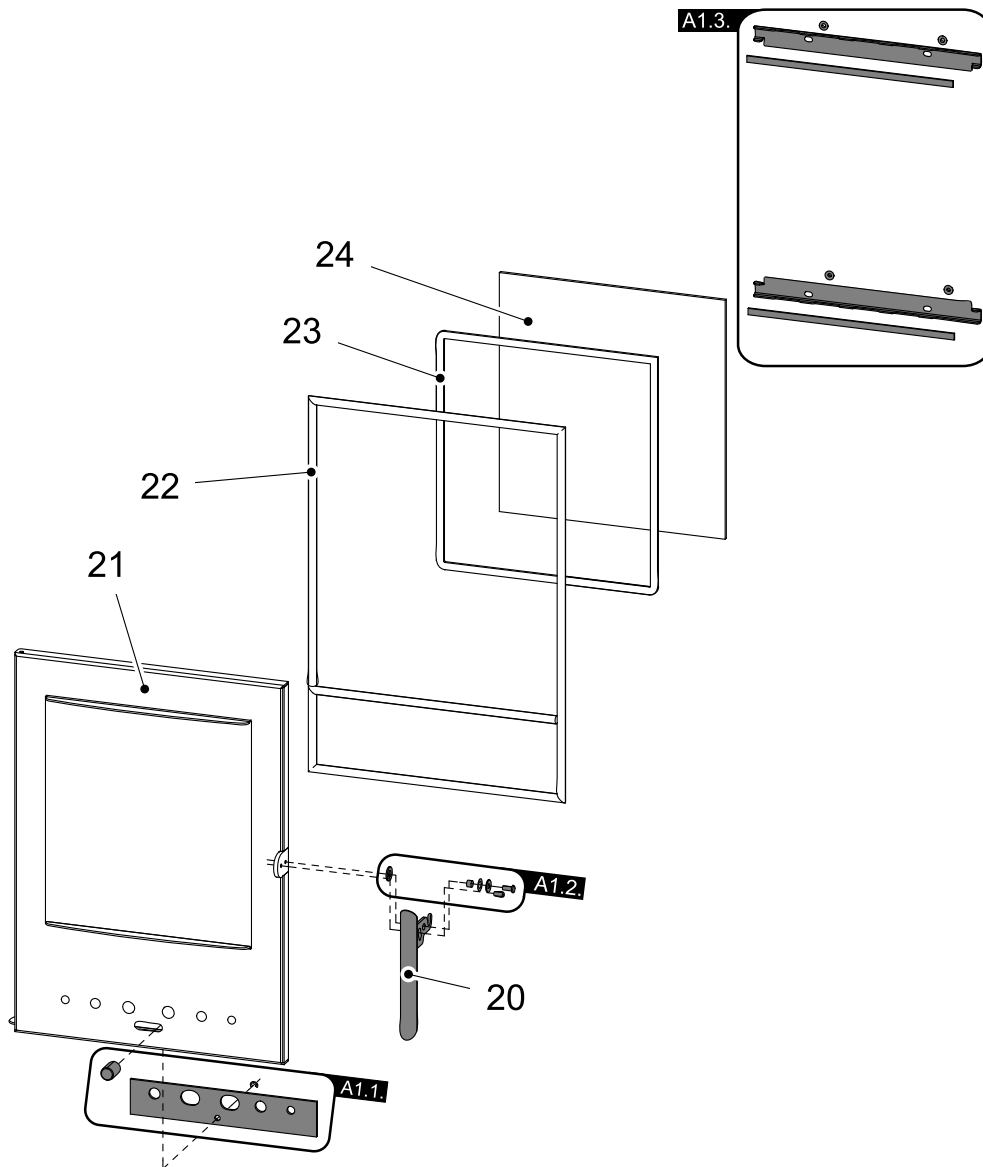

4.2. Detail A1

Item	Name	pcs	Spare part number
Detail A1			
A1.1.	Controller of primary air - set/black	1 piece	0430815010306
A1.2.	Handle connecting material — set	1 piece	0434325006305
A1.3.	Glass holder — set/black	1 piece	0434325005307
20	Fire-box door lever lock	1 piece	0434325005305
21	Fire-box door/black	1 piece	0434325005200
22	Sealing of the door 10 mm (1860 mm)	1 piece	0040300100005
23	Glass sealing 10x4 mm (1200 mm)	1 piece	0040210040005
24	Door glass (4x285x300)	1 piece	0432215005301