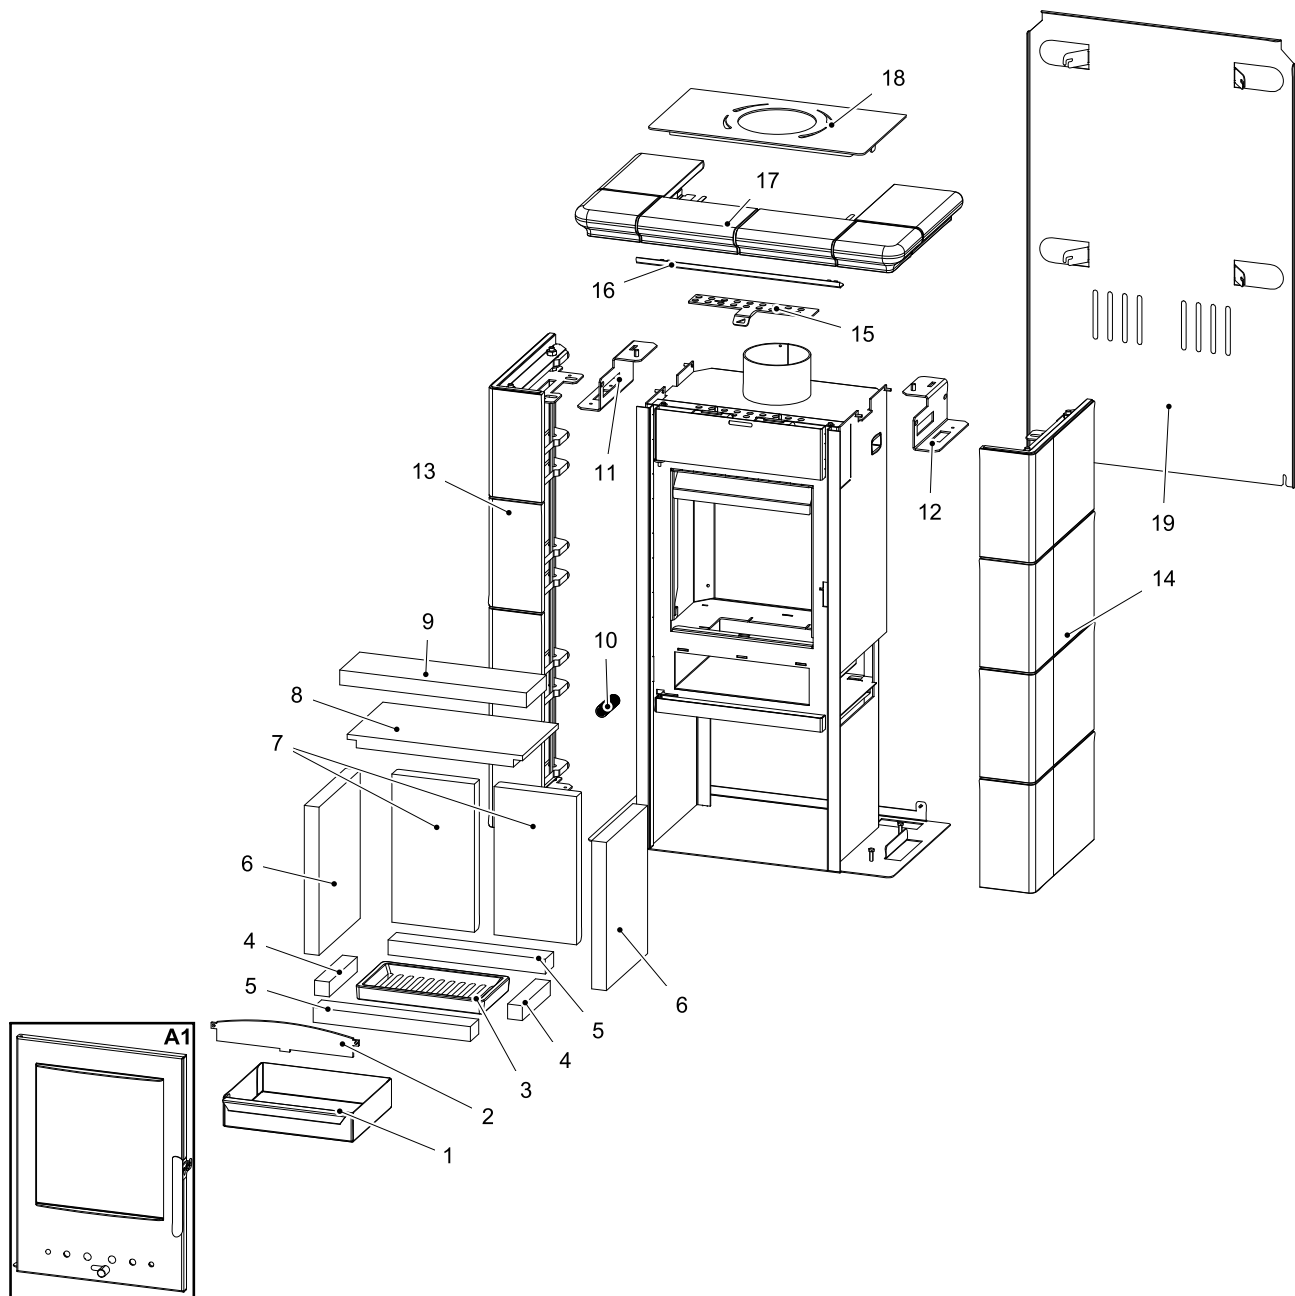

4. Overview of spare parts - Tirol 343.15 green-white

4.1. Whole emplacement

Item	Name	pcs	Spare part number
Whole emplacement			
A1	Fire-box door (complete)/black	1 piece	0434325005300
1	Ashpan	1 piece	0434325015603