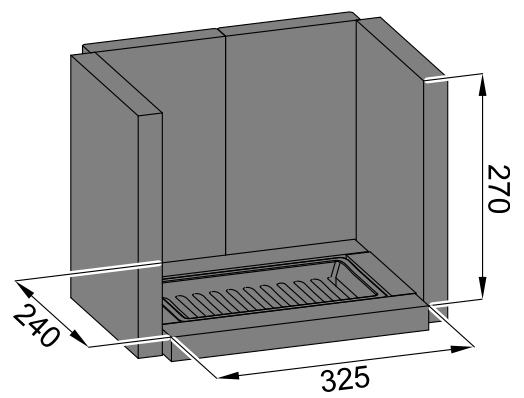

2.2. Tirol 343.15 green-white