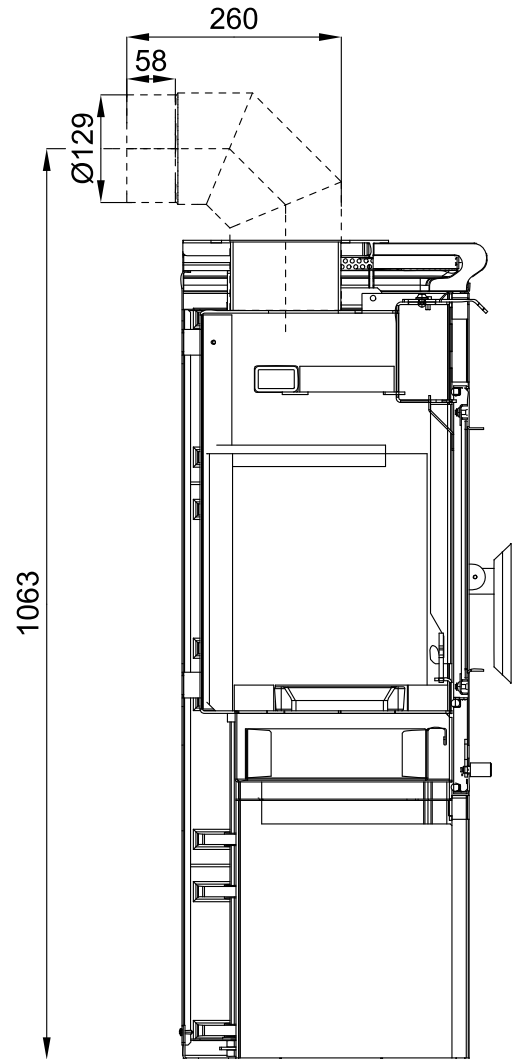

2.2. Tirol 343.15 green-white